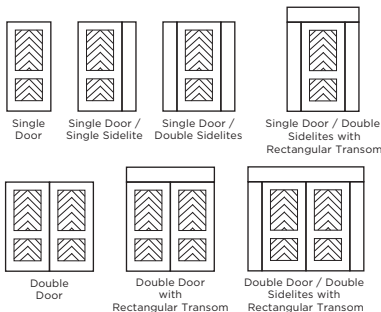

Available Configurations

Custom slab sizes, transom shapes and glass also available, see retail associate.